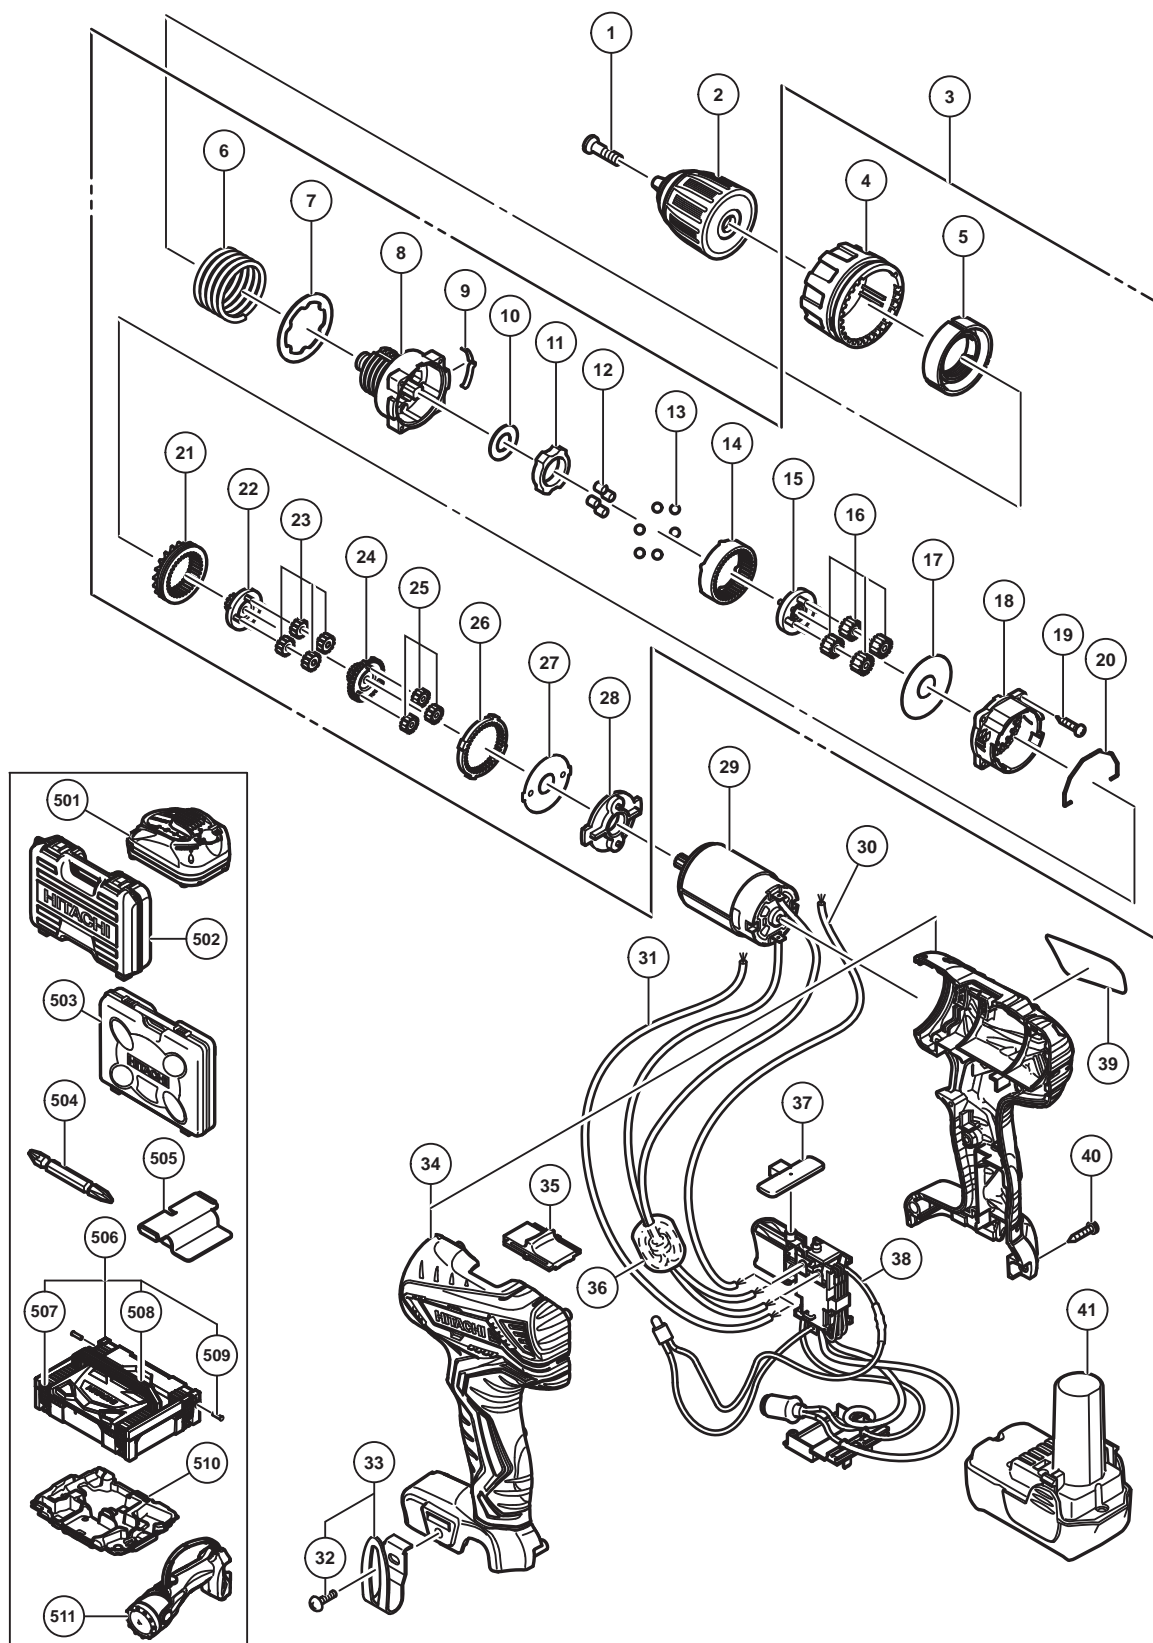

ELECTRIC TOOL PARTS LIST

■ CORDLESS DRIVER DRILL
Model DS 10DAL

2014-7-10
(E1)

PARTS

DS 10DAL

ITEM NO.	CODE NO.	DESCRIPTION	NO. USED	REMARKS
1	337426	LEFT-HAND HEXALOBULAR M5	1	
2	337390	DRILL CHUCK 10TLRM-N (W/O CHUCK WRENCH)	1	
3	337407	GEAR BOX ASS'Y	1	INCLUD.4-28
4	337423	CLUTCH DIAL	1	
5	337422	NUT	1	
6	337421	SPRING	1	
7	337420	THRUST PLATE	1	
8	337408	FRONT CASE	1	
9	320773	CLICK SPRING	1	
10	337411	WASHER (B)	1	
11	337409	LOCK RING	1	
12	319744	ROLLER	4	
13	306936	STEEL BALL D5	6	
14	337412	RING GEAR	1	
15	337410	CARRIER	1	
16	337415	PLANET GEAR (C) SET (4 PCS.)	4	
17	320762	PLATE (B)	1	
18	337413	REAR CASE	1	
19	337425	SCREW SET D2.6 X 12 (4 PCS.)	4	
20	337424	SHIFT ARM (A)	1	
21	337416	SLIDE RING GEAR	1	
22	337414	PINION (C)	1	
23	320781	PLANET GEAR (B) SET (4 PCS.)	4	
24	337417	PINION (B)	1	
25	337418	PLANET GEAR (A) SET (3 PCS.)	3	
26	328726	FIRST RING GEAR	1	
27	320768	PLATE (A)	1	
28	337419	MOTOR SPACER	1	
29	337406	MOTOR DC 12V	1	
*	30	INTERNAL WIRE (RED)	1	EXCEPT FOR EUROPE,RUS,ISR,SAF,TUR
*	31	INTERNAL WIRE (BLACK)	1	EXCEPT FOR EUROPE,RUS,ISR,SAF,TUR
*	32	337357 TRUSS HD. SCREW M4 (BLACK)	1	FOR EUROPE,RUS
*	33	337362 HOOK (A) ASS'Y	1	INCLUD.32 FOR EUROPE,RUS
	34	337403 HOUSING (A).(B) SET	1	
	35	337405 SHIFT KNOB	1	
*	36	334866 INTERNAL WIRE FERRITE SET	1	FOR EUROPE,RUS,ISR,SAF,TUR
	37	329548 PUSHING BUTTON (A)	1	
	38	337359 SWITCH TERMINAL SET	1	
	39	NAME PLATE	1	
	40	313687 TAPPING SCREW (W/FLANGE) D3 X 16 (BLACK)	8	
*	41	331067 BATTERY BCL 1015 (EUROPE,AUS,NZL)	2	INCLUD.505
*	41	331069 BATTERY BCL 1015 (CHN)	2	INCLUD.505
*	41	331068 BATTERY BCL 1015 (TPE)	2	INCLUD.505
*	41	337391 BATTERY BCL 1015 (THA)	2	INCLUD.505
*	41	BATTERY BCL 1015S (BRA)	2	INCLUD.505 SUPPLIED WITH ITEM NO.603
*	41	337384 BATTERY BCL 1030 (EUROPE)	2	INCLUD.505